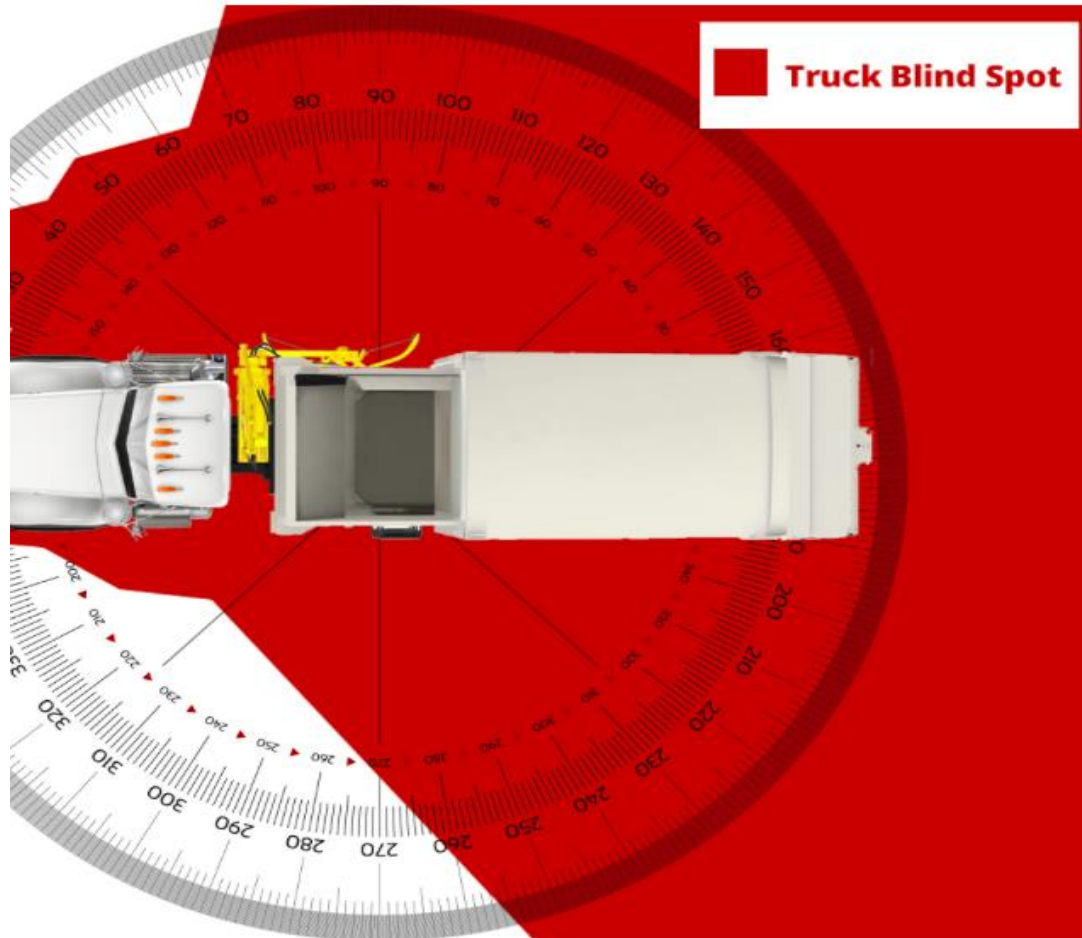

Camera Trends and Lighting

WITTKE

- Number of Cameras
 - Anywhere from 1 to 6 and 360*
- Monitor Size
 - 7 inch and 9 inch are most common
- Recording Capabilities
 - SD Cards and DVR Receivers

Blindspot

Hopper Camera

- Make sure container is empty
- No more neck turn
- Packer Blade is running
- Hopper is clear for large container
- Triggered when arm hits certain point

360 Degree Cameras

Radar Detection Systems